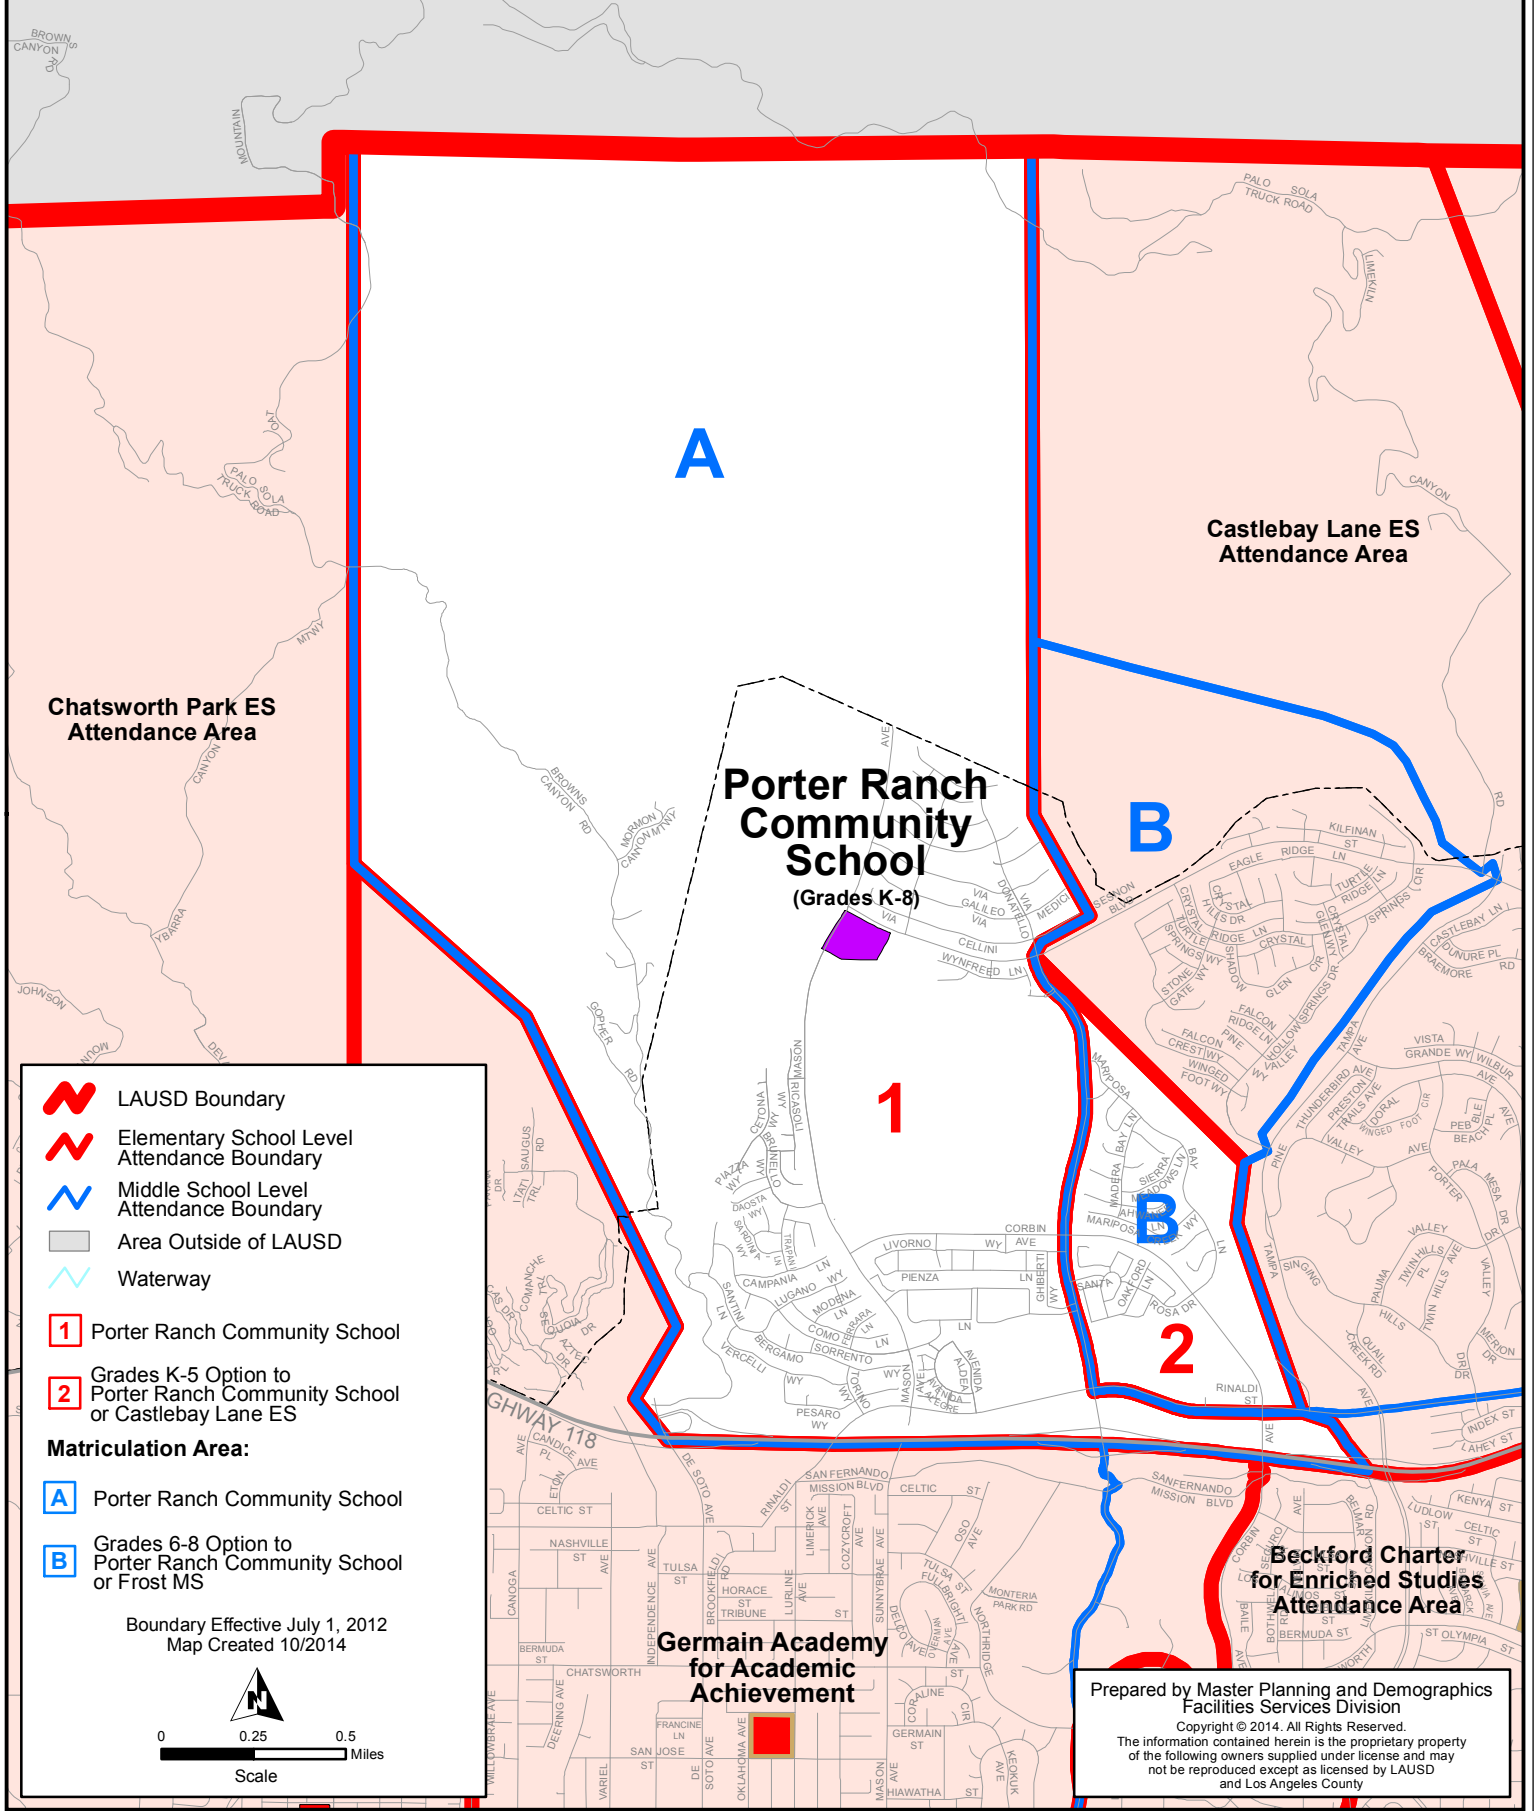

# Los Angeles Unified School District Porter Ranch Community School Attendance Area

-  LAUSD Boundary
-  Elementary School Level Attendance Boundary
-  Middle School Level Attendance Boundary
-  Area Outside of LAUSD
-  Waterway
-  Porter Ranch Community School
-  Grades K-5 Option to Porter Ranch Community School or Castlebay Lane ES
- Matriculation Area:**
-  Porter Ranch Community School
-  Grades 6-8 Option to Porter Ranch Community School or Frost MS

Boundary Effective July 1, 2012  
Map Created 10/2014

**Germain Academy  
for Academic  
Achievement**

Prepared by Master Planning and Demographics  
Facilities Services Division  
Copyright © 2014. All Rights Reserved.  
The information contained herein is the proprietary property  
of the following owners supplied under license and may  
not be reproduced except as licensed by LAUSD  
and Los Angeles County