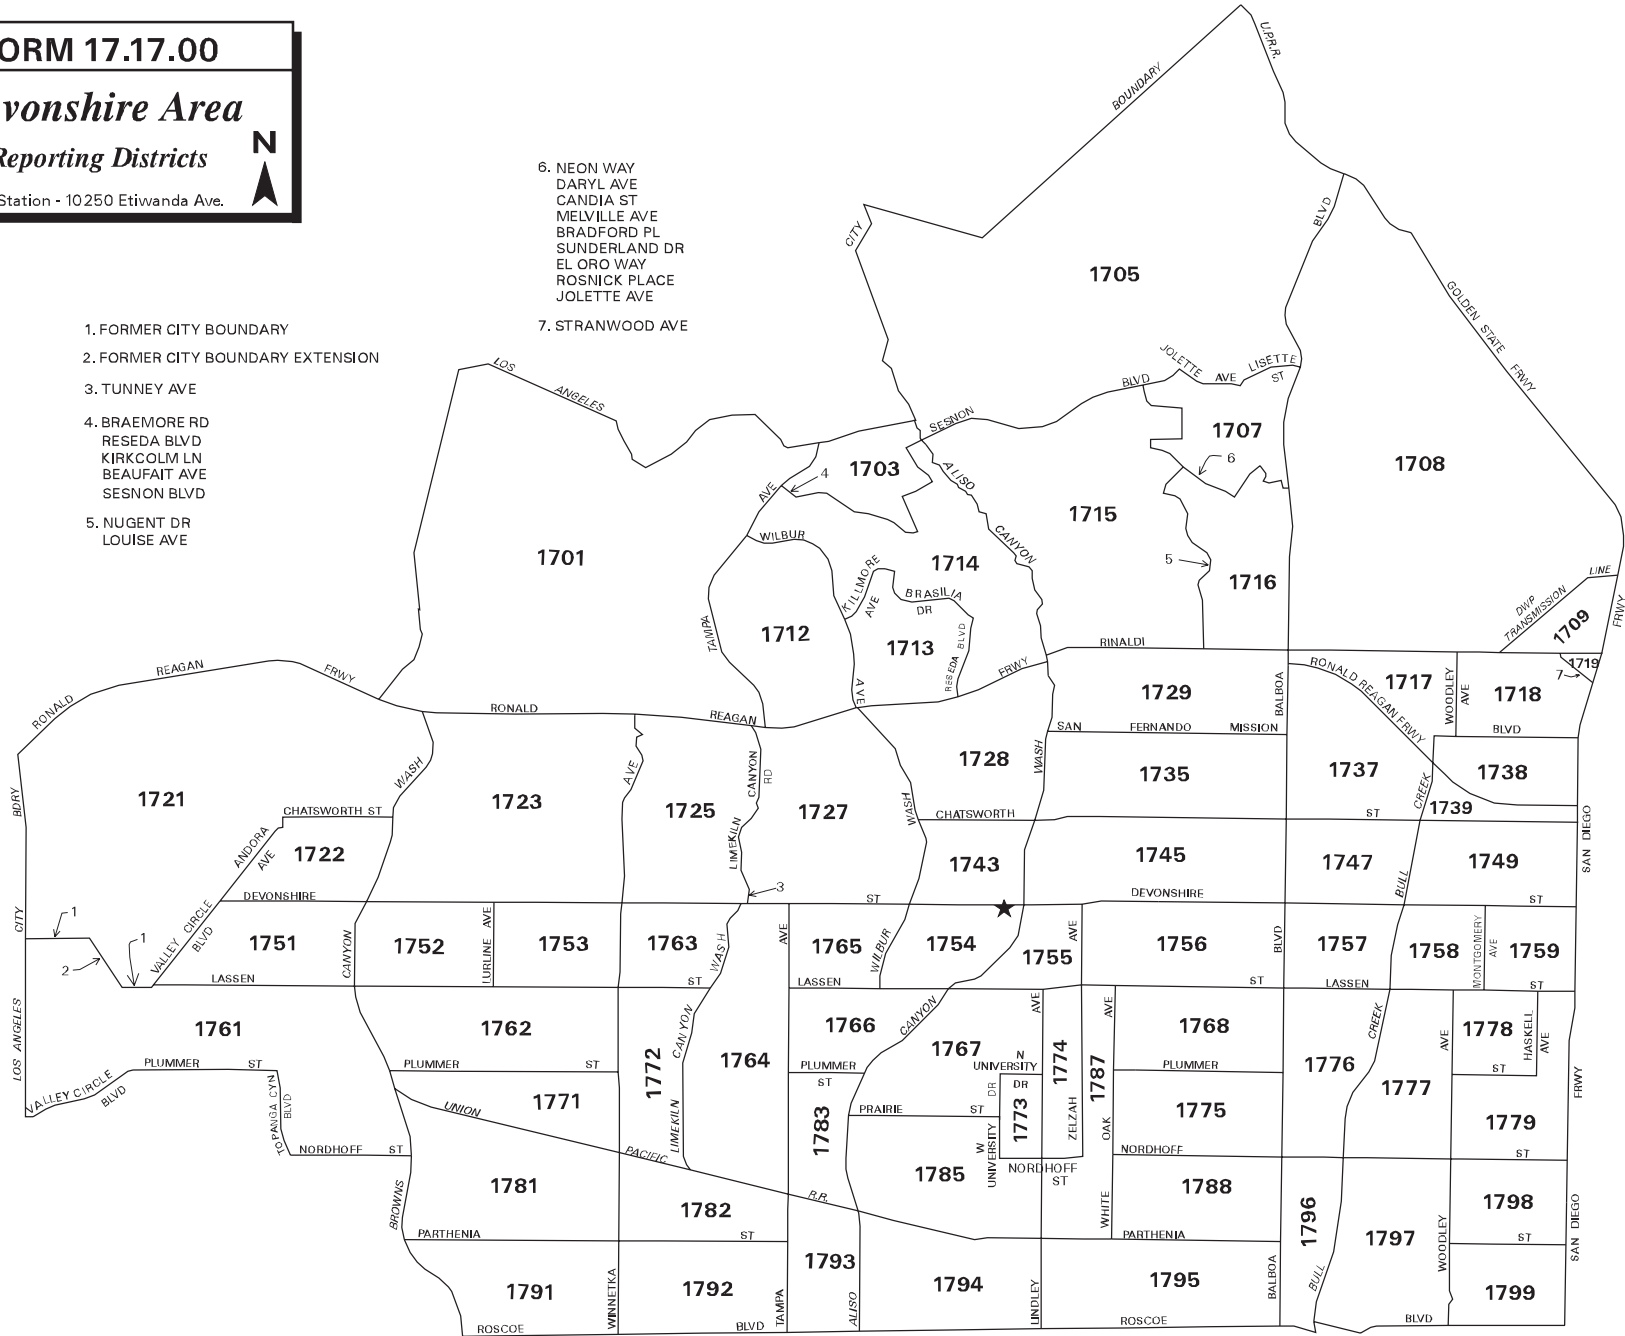

FORM 17.17.00

Devonshire Area Reporting Districts

★ Police Station - 10250 Etiwanda Ave.

1. FORMER CITY BOUNDARY
2. FORMER CITY BOUNDARY EXTENSION
3. TUNNEY AVE
4. BRAEMORE RD
RESEDA BLVD
KIRKCOLM LN
BEAUFAIT AVE
SESNON BLVD
5. NUGENT DR
LOUISE AVE

6. NEON WAY
DARYL AVE
CANDIA ST
MELVILLE AVE
BRADFORD PL
SUNDERLAND DR
EL ORO WAY
ROSNICK PLACE
JOLETTE AVE
7. STRANWOOD AVE

Street Data Copyright © by Thomas Bros. Maps®