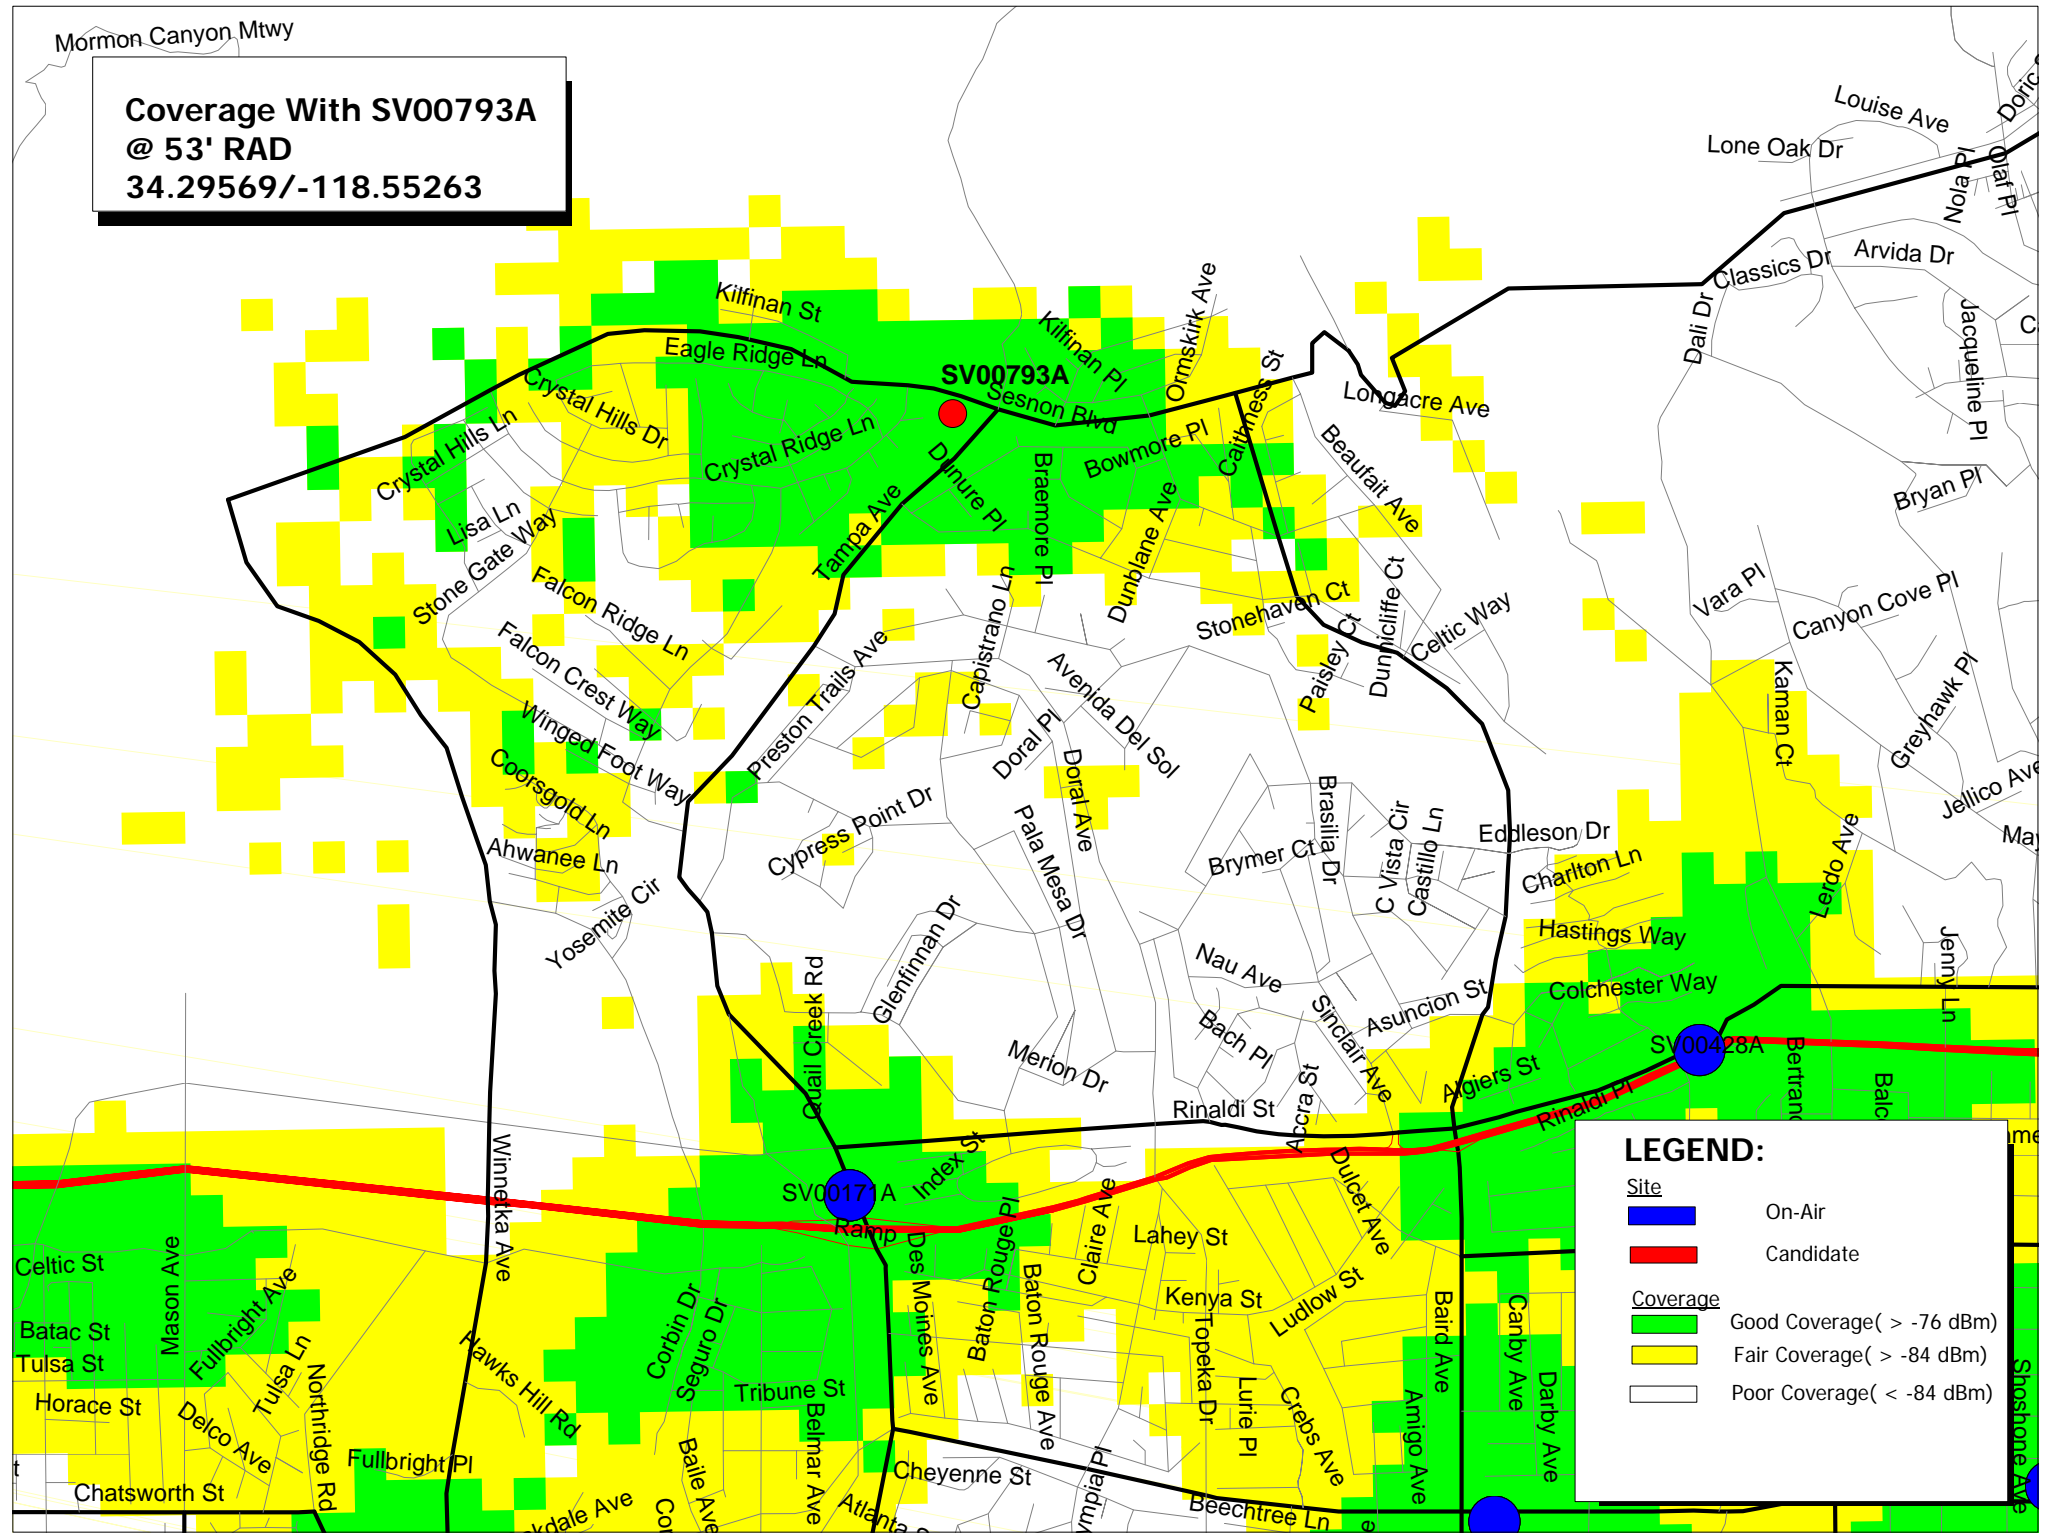

Mormon Canyon Mtwy

**Coverage With SV00793A  
@ 53' RAD  
34.29569/-118.55263**

**LEGEND:**

	Site
	On-Air
	Candidate
	Good Coverage (> -76 dBm)
	Fair Coverage (> -84 dBm)
	Poor Coverage (< -84 dBm)